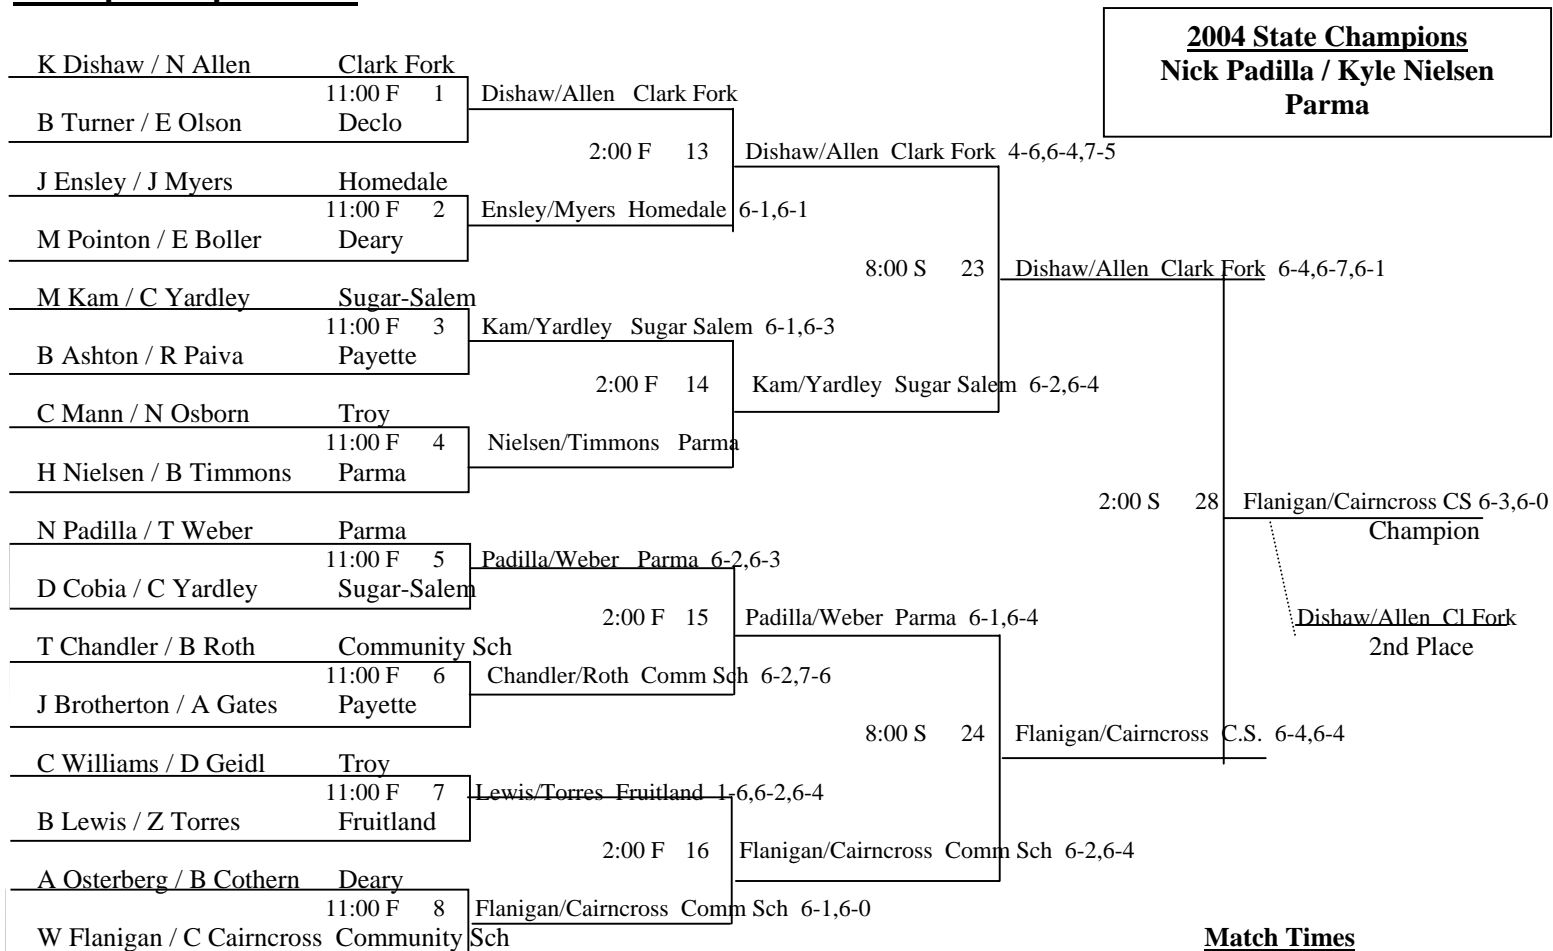

2005 STATE TENNIS CHAMPIONSHIPS

3A Girls Singles

Championship Bracket

Match Times

Times are approximate. Players must be available 30 minutes prior to assigned match time. Check with tournament desk before leaving during a break.

Consolation Bracket

2005 STATE TENNIS CHAMPIONSHIPS

3A Boys Doubles

Championship Bracket

Match Times

Times are approximate. Players must be available 30 minutes prior to assigned match time. Check with tournament desk before leaving during a break.