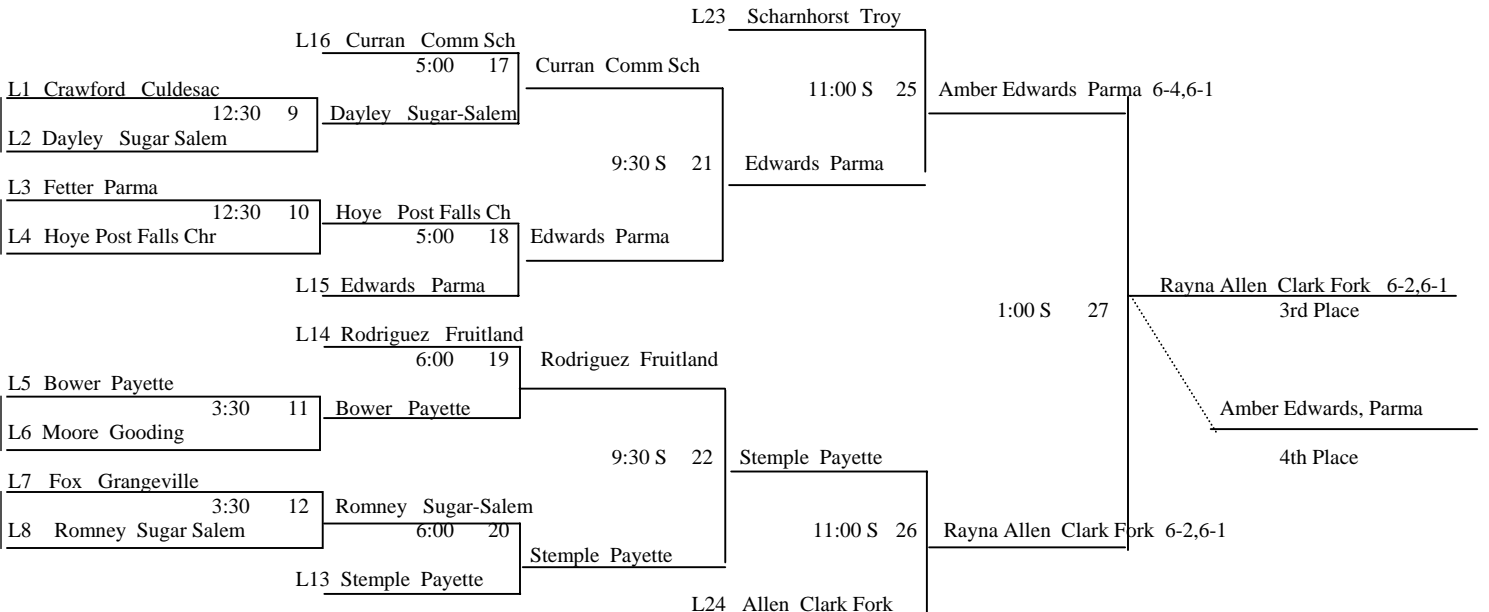

2005 STATE TENNIS CHAMPIONSHIPS

3A Girls Singles

Championship Bracket

Match Times

Times are approximate. Players must be available 30 minutes prior to assigned match time. Check with tournament desk before leaving during a break.

Consolation Bracket

2005 STATE TENNIS CHAMPIONSHIPS

3A Boys Doubles

Championship Bracket

Match Times

Times are approximate. Players must be available 30 minutes prior to assigned match time. Check with tournament desk before leaving during a break.