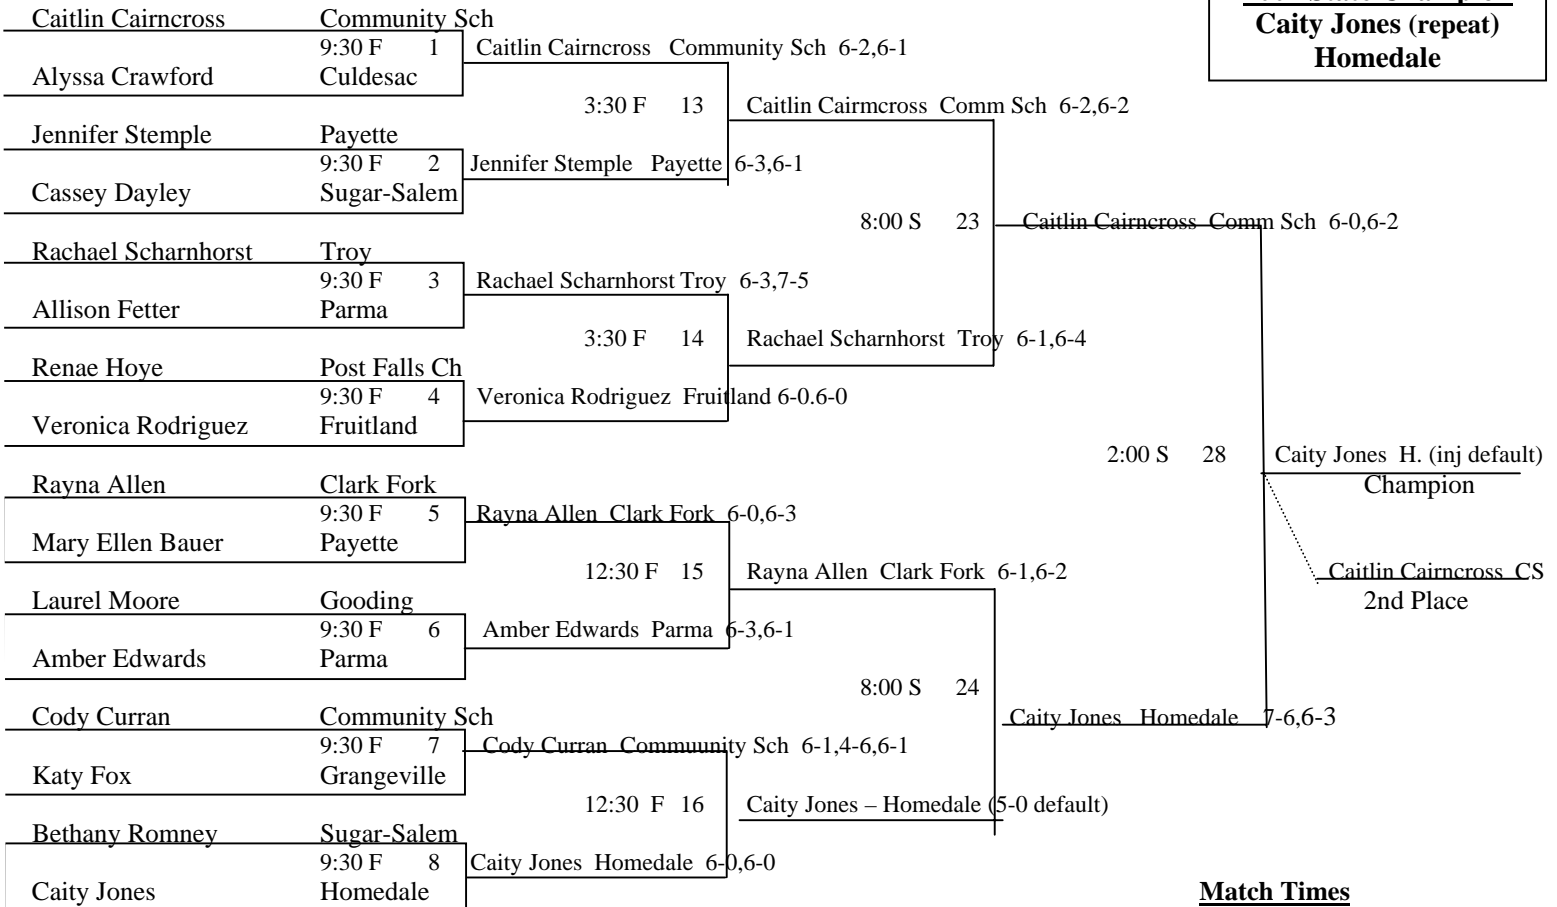

2005 STATE TENNIS CHAMPIONSHIPS

3A Girls Singles

Championship Bracket

Match Times

Times are approximate. Players must be available 30 minutes prior to assigned match time. Check with tournament desk before leaving during a break.

Consolation Bracket

2005 STATE TENNIS CHAMPIONSHIPS

3A Boys Doubles

Championship Bracket

Match Times

Times are approximate. Players must be available 30 minutes prior to assigned match time. Check with tournament desk before leaving during a break.